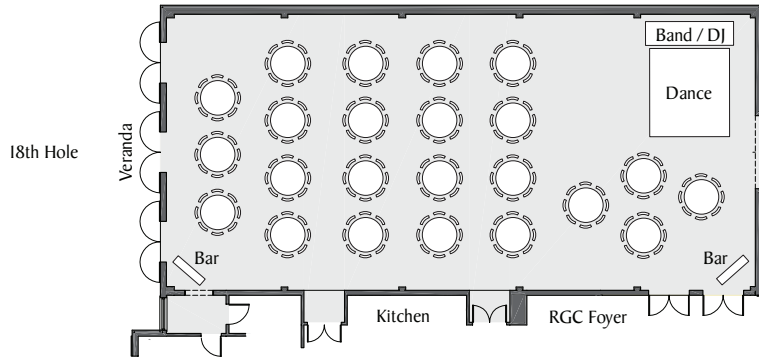

RENAISSANCE BALLROOM SEATING OPTIONS

A.
3,649 s.f.
60" rounds - 184 pp max
72" rounds - 230 pp max

B.
3,649 s.f.
60" rounds - 168 pp max
72" rounds - 210 pp max

C.
3,649 s.f.
60" rounds - 176 pp max
72" rounds - 220 pp max

D.
3,649 s.f.
60" rounds - 120 pp max
72" rounds - 150 pp max

Note: The above floorplans are sample seating options only. Seating plans can be customized to your event's needs.