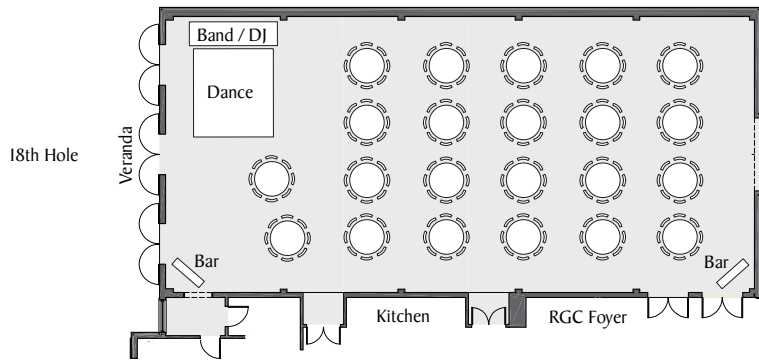

RENAISSANCE BALLROOM SEATING OPTIONS

A.
3,649 s.f.
60" rounds - 184 pp max
72" rounds - 230 pp max

B.
3,649 s.f.
60" rounds - 168 pp max
72" rounds - 210 pp max

C.
3,649 s.f.
60" rounds - 176 pp max
72" rounds - 220 pp max

D.
3,649 s.f.
60" rounds - 120 pp max
72" rounds - 150 pp max

Note: The above floorplans are sample seating options only. Seating plans can be customized to your event's needs.