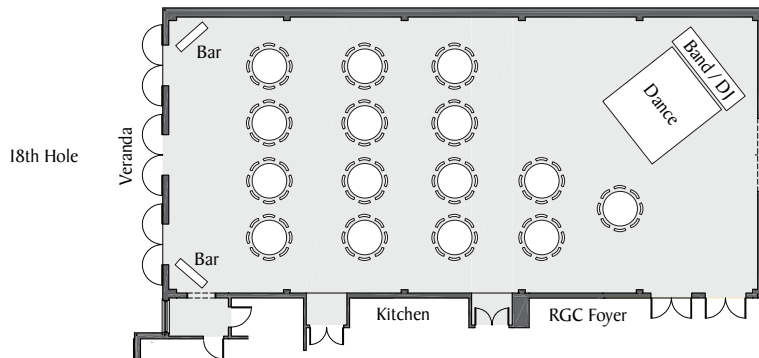

RENAISSANCE BALLROOM SEATING OPTIONS

A.
3,649 s.f.
60" rounds - 184 pp max
72" rounds - 230 pp max

B.
3,649 s.f.
60" rounds - 168 pp max
72" rounds - 210 pp max

C.
3,649 s.f.
60" rounds - 176 pp max
72" rounds - 220 pp max

D.
3,649 s.f.
60" rounds - 120 pp max
72" rounds - 150 pp max

Note: The above floorplans are sample seating options only. Seating plans can be customized to your event's needs.