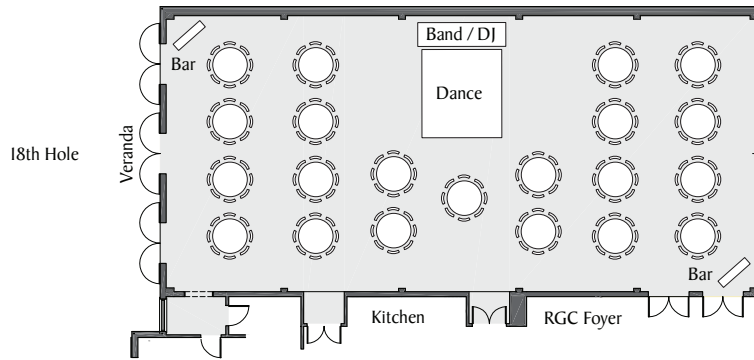

RENAISSANCE BALLROOM SEATING OPTIONS

A.
3,649 s.f.
60" rounds - 184 pp max
72" rounds - 230 pp max

B.
3,649 s.f.
60" rounds - 168 pp max
72" rounds - 210 pp max

C.
3,649 s.f.
60" rounds - 176 pp max
72" rounds - 220 pp max

D.
3,649 s.f.
60" rounds - 120 pp max
72" rounds - 150 pp max

Note: The above floorplans are sample seating options only. Seating plans can be customized to your event's needs.